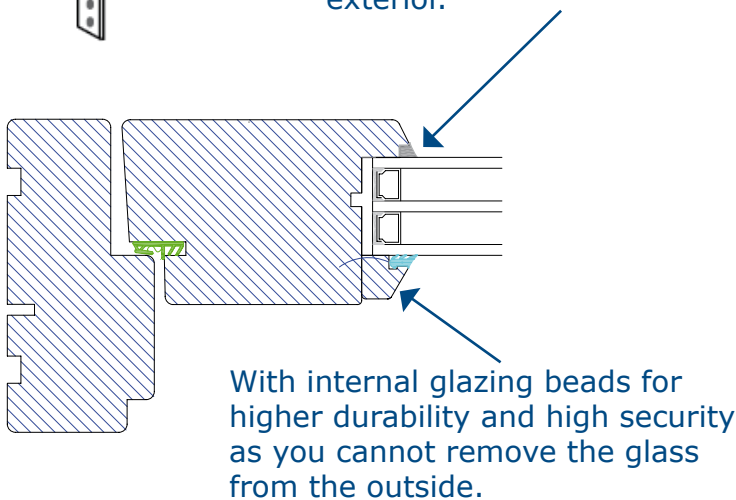

Danholm

JB1/TFR - 03/08 - 2. Edition