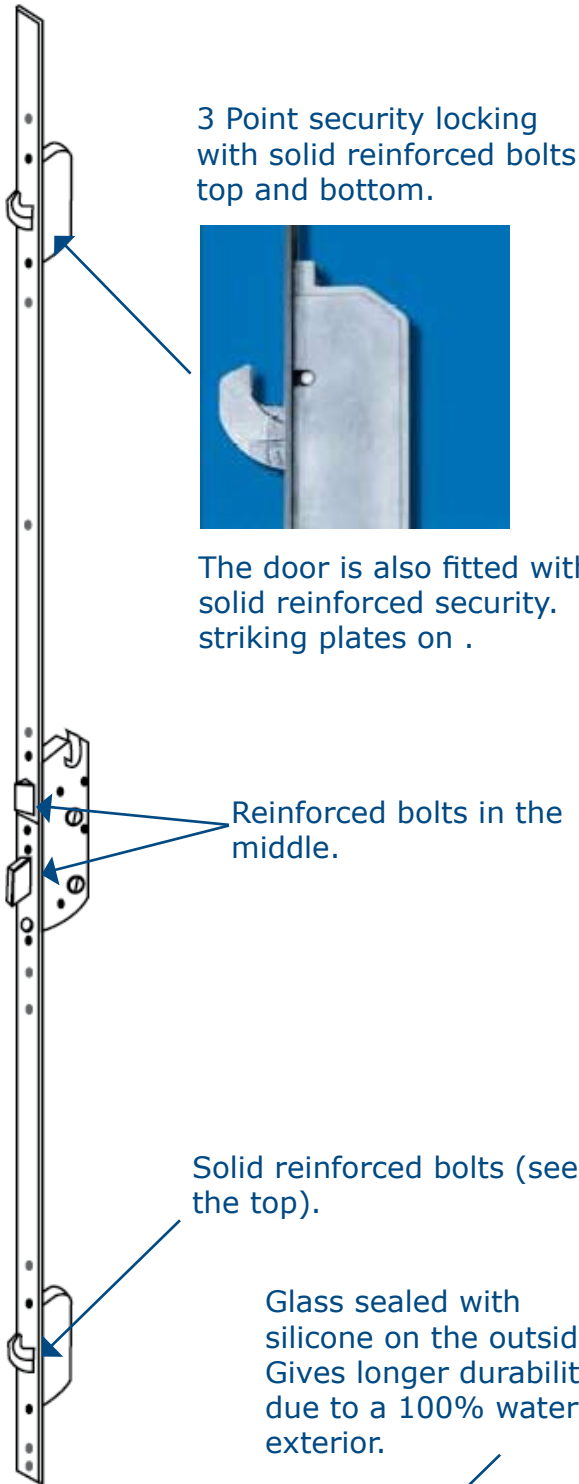

Danholm

JB1/TFR - 03/08 - 2. Edition