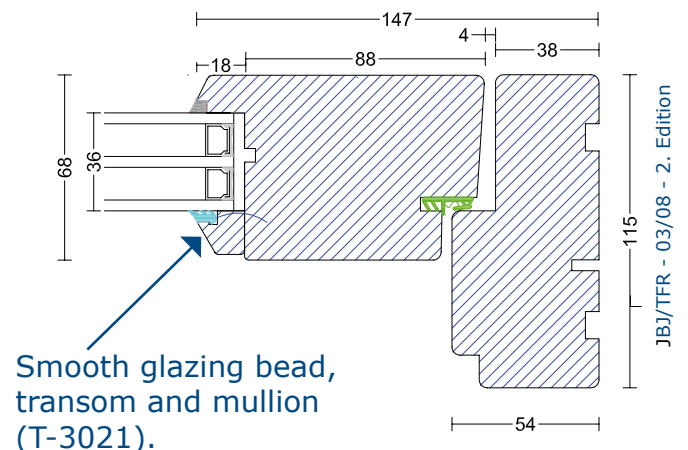

Danholm

JB1/TFR - 03/08 - 2. Edition